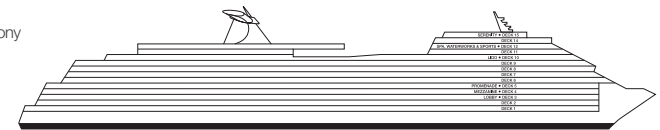

- Twin Beds do not convert to a King Bed.
- U Unisex Wheelchair Accessible Restroom
- 5 Junior Suites with obstructed views: 9205, 9206.
- 6B Staterooms with obstructed views: 3222, 3226, 3230, 3234, 3238, 3242, 3219, 3221, 3225, 3229, 3233, 3237
- Ⓜ All accommodations are non-smoking.

Accessible staterooms are available for guests with disabilities. Please contact Guest Access Services at 1-800-438-6744 ext. 70025 for details, or visit <http://www.carnival.com/about-carnival/special-needs.aspx>.

CATEGORIES

1A Interior Upper/Lower	8A 8B 8C 8D 8E 8F 8G Balcony
P1 Porthole	9B Premium Balcony
4A 4B 4C 4D 4E 4F 4G 4H 4I Interior	8N Aft-View Extended Balcony
4J Interior with Picture Window (obstructed views)	9C Premium Vista Balcony
6A 6B Ocean View	J5 Junior Suite
6L 6M Deluxe Ocean View	O5 Ocean Suite
7C Cove Balcony	G5 Grand Suite

Cloud 9 Spa Accommodations	4S 4T Interior	6S 6T Ocean View (obstructed views)	8P 8S 8T Balcony	SS Suite		
Family Harbor Accommodations	FA Interior	FE Ocean View	FJ Deluxe Ocean View	FM Cove Balcony	FS Family Suite	
Havana Accommodations	HA Interior	HE Cabana	HI Aft-View Extended Balcony	HL Premium Balcony	HM Premium Vista Balcony	HS Cabana Suite