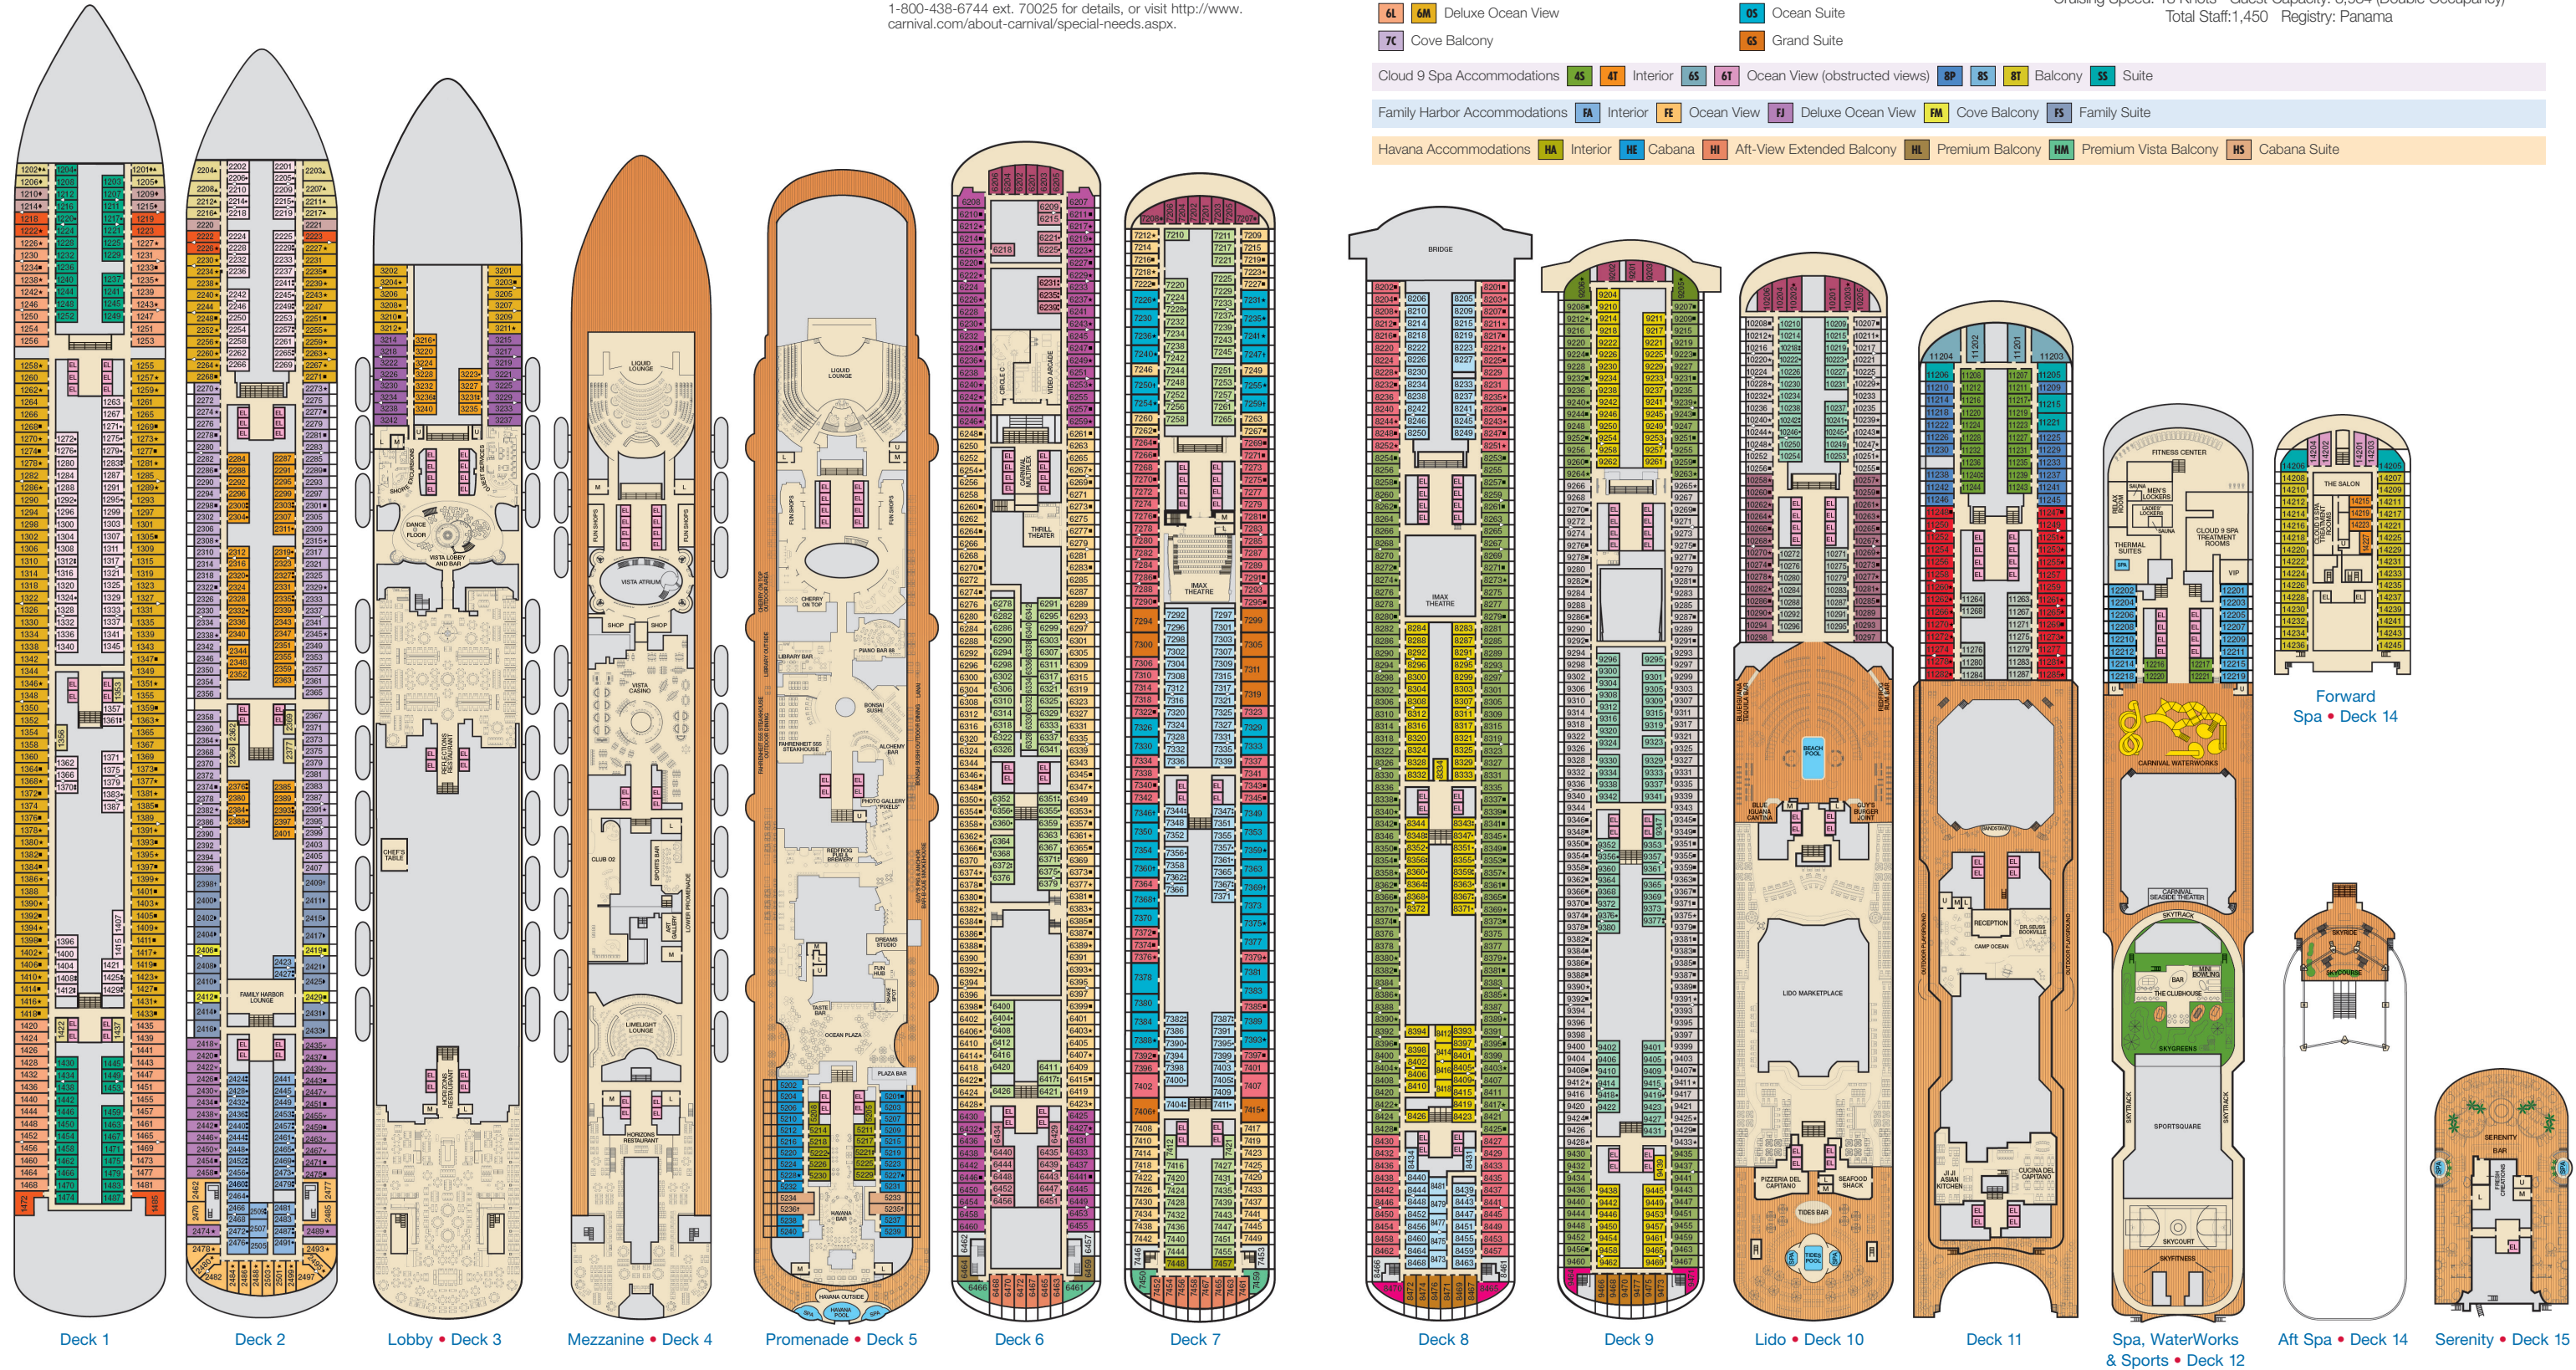

- * Twin Beds do not convert to a King Bed.
- U Unisex Wheelchair Accessible Restroom
- 5 Junior Suites with obstructed views: 9205, 9206.
- 6B Staterooms with obstructed views: 3222, 3226, 3230, 3234, 3238, 3242, 3219, 3221, 3225, 3229, 3233, 3237
- Ⓜ All accommodations are non-smoking.

CATEGORIES

1A Interior Upper/Lower	8A 8B 8C 8D 8E 8F 8G Balcony
P1 Porthole	9B Premium Balcony
4A 4B 4C 4D 4E 4F 4G 4H 4I Interior	8N Aft-View Extended Balcony
4J Interior with Picture Window (obstructed views)	9C Premium Vista Balcony
6A 6B Ocean View	J5 Junior Suite
6L 6M Deluxe Ocean View	O5 Ocean Suite
7C Cove Balcony	G5 Grand Suite

Cloud 9 Spa Accommodations	4S 4T Interior	6S 6T Ocean View (obstructed views)	8P 8S 8T Balcony	SS Suite		
Family Harbor Accommodations	FA Interior	FE Ocean View	FJ Deluxe Ocean View	FM Cove Balcony	FS Family Suite	
Havana Accommodations	HA Interior	HE Cabana	HI Aft-View Extended Balcony	HL Premium Balcony	HM Premium Vista Balcony	HS Cabana Suite

Gross Tonnage: 133,500 Length: 1,055 feet Beam: 122 feet
 Cruising Speed: 18 Knots Guest Capacity: 3,934 (Double Occupancy)
 Total Staff: 1,450 Registry: Panama

Forward Spa • Deck 14